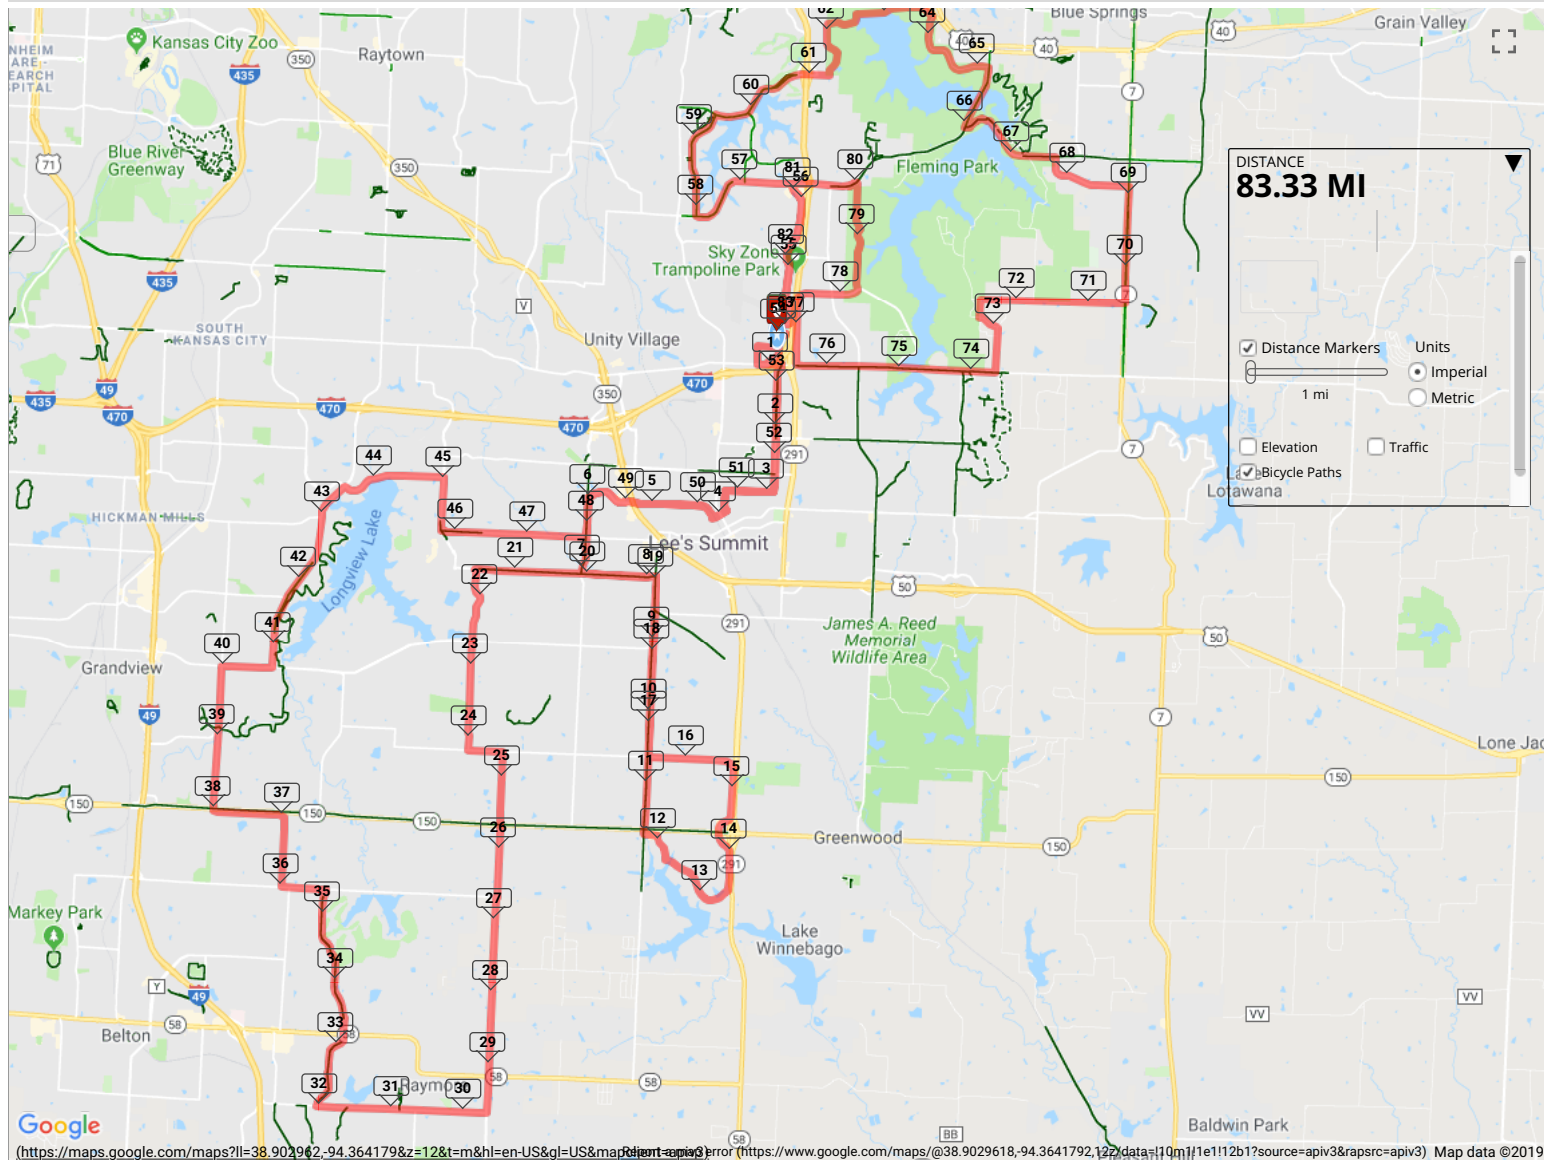

[(/my_home/)](#)

[TRAINING (/WORKOUTS/)](#)

[ROUTES (/ROUTES/)](#)

[CHALLENGES (/CHALLENGES/)](#)

[GO PREMIUM (HTTPS://MVP.MAPMYRIDE.)](#)

[BLOG (/BLOG/)](#)